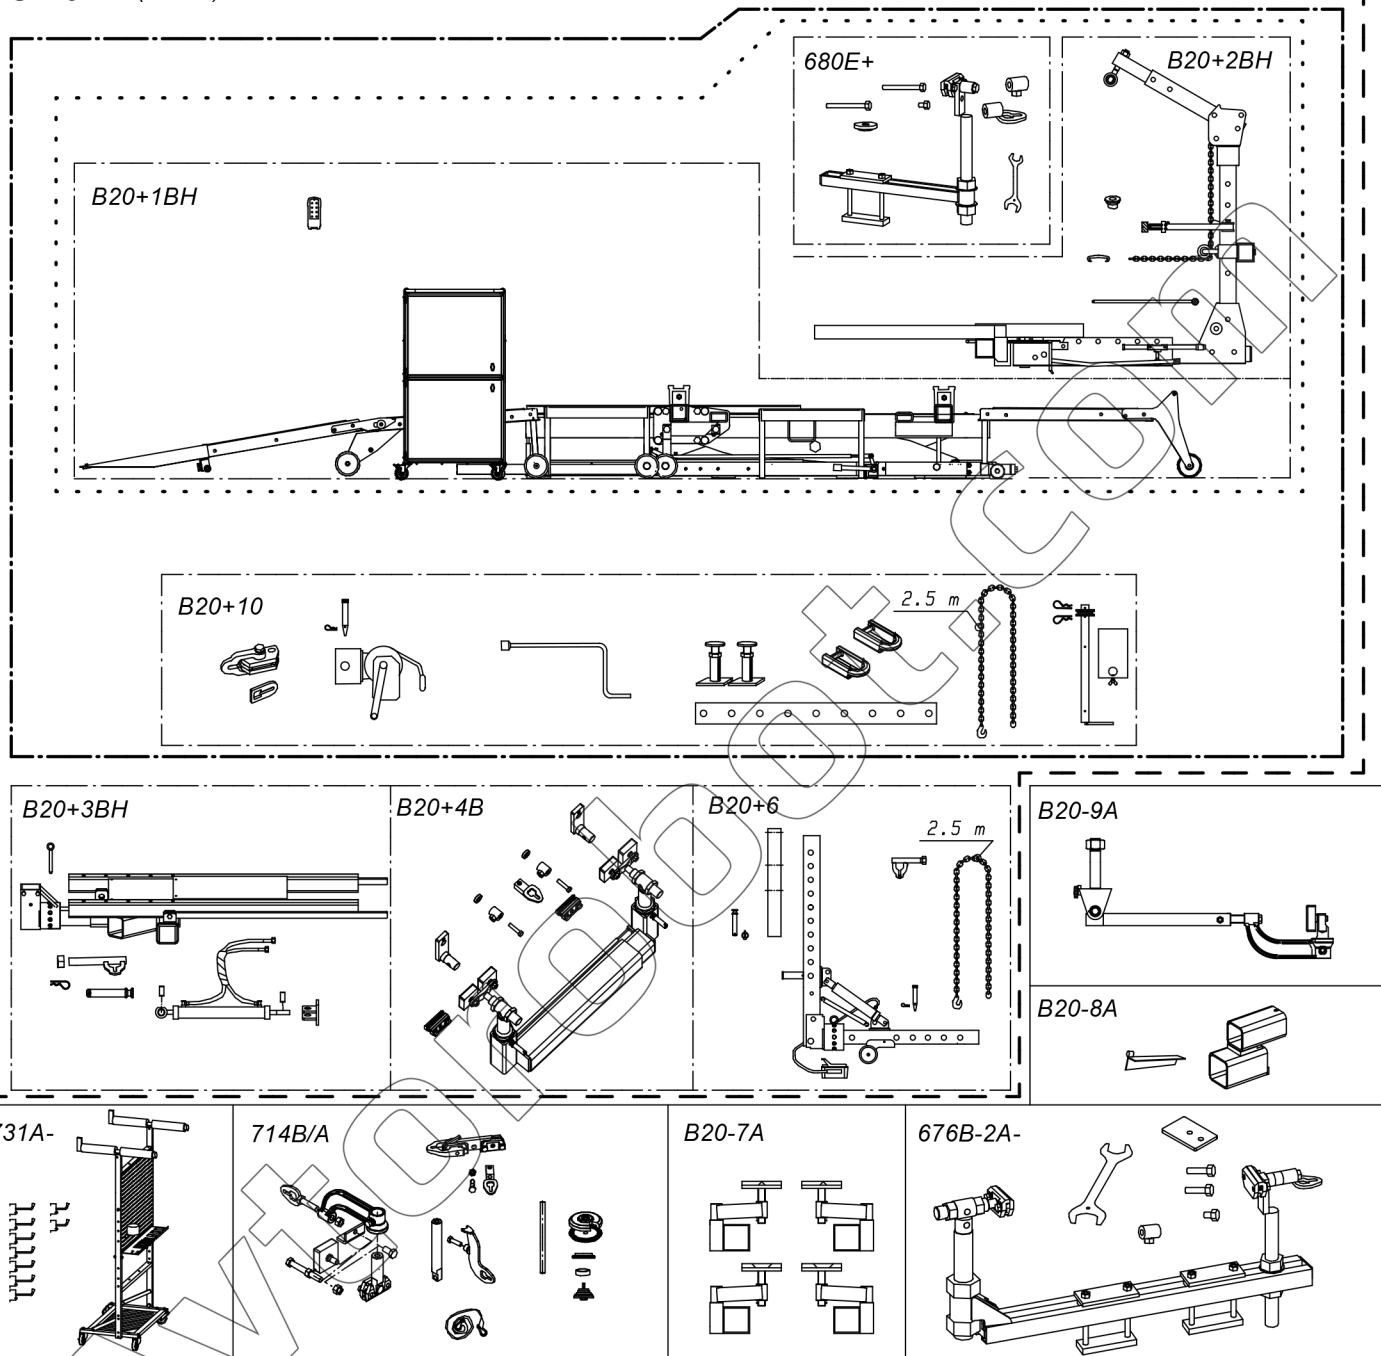

Silver - (15862) -

SPARE PARTS LIST

2012-04-03

15863 Autorobot B20+ Gold set with radio control

Code	Description	Pcs
------	-------------	-----

15865	B20+1BH Autorobot B20+	1
-------	------------------------	---

215812	B20+2BH Straightening unit	1
--------	----------------------------	---

1805295	680E+ Adjustable bearer	1
---------	-------------------------	---

215810	B20+3BH Hydraulic extension table	1
--------	-----------------------------------	---

215811	B20+4B Chassis support set	1
--------	----------------------------	---

215814	B20+6 Additional straightening tower	1
--------	--------------------------------------	---

215813	B20+10 Tool set	1
--------	-----------------	---

215815	B20-9A Pull and push set	1
--------	--------------------------	---

215817	B20-8A Tower adapter	1
--------	----------------------	---

180562	731A- Multifunctional trolley	1
--------	-------------------------------	---