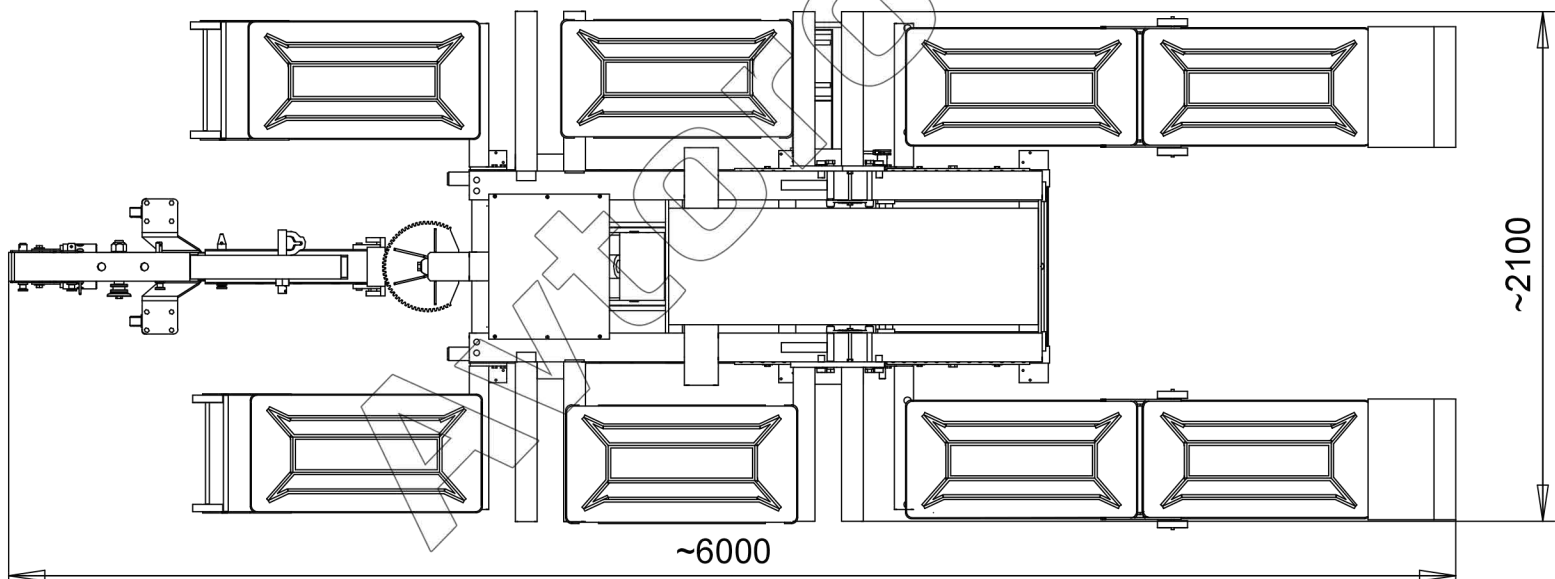

B10 DL (XLS++) set

SPARE PARTS LIST			2012-10-16
No	Code	Description	Pcs
1	205802	B10 Basic bench	1
2	215622	Drive-on ramps	1
3	205703	Winch	1
4	215640	Documents (B10, DVD)	1
5	15410	501D2 Telescope tower	1