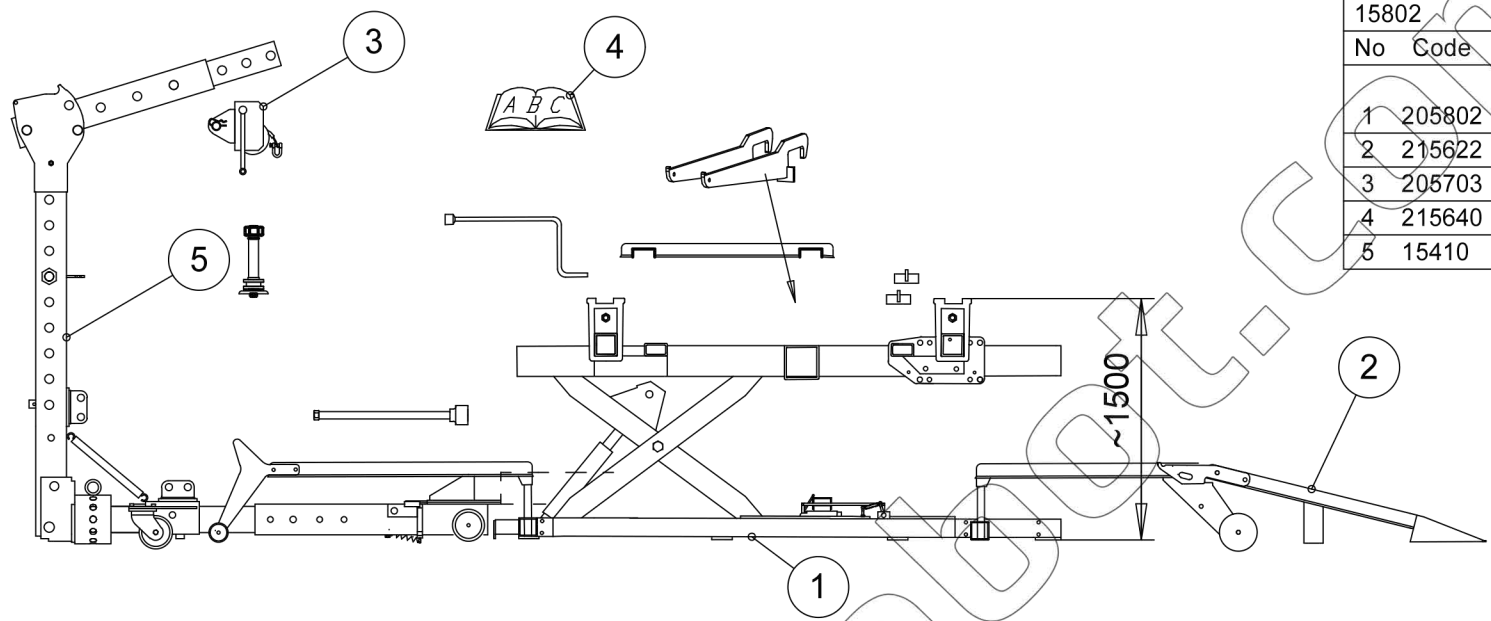

B10 DL (XLS++) set

SPARE PARTS LIST			2012-10-16
No	Code	Description	Pcs
1	205802	B10 Basic bench	1
2	215622	Drive-on ramps	1
3	205703	Winch	1
4	215640	Documents (B10, DVD)	1
5	15410	501D2 Telescope tower	1

B10 DL (XLS++) set

(15802)