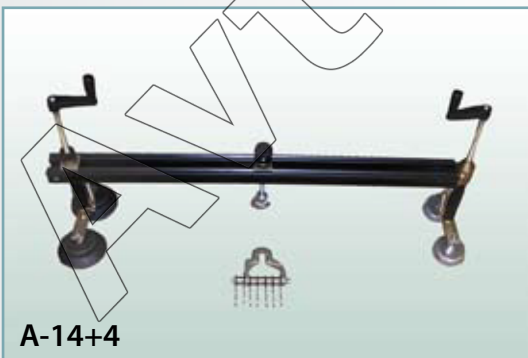

A-14+5

Accessories

A-14+4