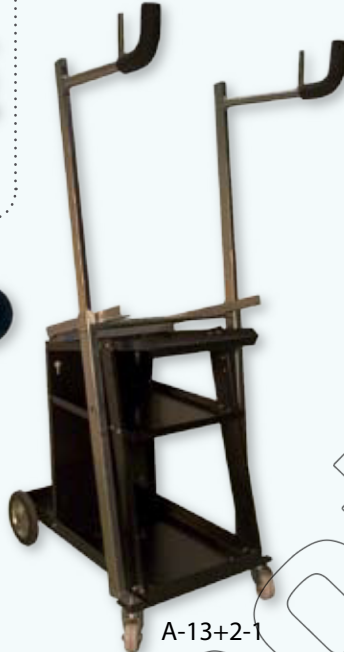

### Basic equipment A-13+2

A-13

A-14-3

876026

876032

A-13+2-1

### Properties

- ◆ Allows dent pulling on both steel and aluminium car bodies
- ◆ 1 earth clamp for steel, 2 earth clamps for aluminium
- ◆ 1 power cable for aluminium, 2 power cables for steel
- ◆ Clear user menu
- ◆ 16A fuse, 230V
- ◆ Steel, max. 3800 A
- ◆ Alu, max. 7500A