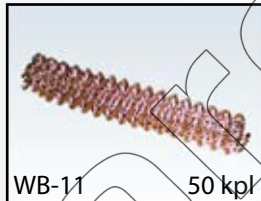

HSK-811 100 kpl

HSK-703 30 kpl

WB-11 50 kpl